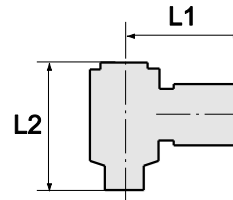

74-046

Ring nipple:	Brass
Banjo bolt:	Nickel-plated brass
Sealing rings:	PVC
Temperature range:	-10 °C to +70 °C
Working pressure range:	0.95 to 15 bar
Thread:	Withworth-pipe thread
Hose connectors:	detachable

Swivel hose fitting, parallel male thread

Type No.	Art. No.	Thread	For hose mm	L1 mm	L2 mm	a/f mm
74-024	111323	G 1/8	I.D. 4	26.0	28.6	14
74-026	111324	G 1/8	I.D. 6	26.0	28.6	14
74-046	111325	G 1/4	I.D. 6	28.0	30.5	17
74-049	111326	G 1/4	I.D. 9	28.0	30.5	17
74-066	111327	G 3/8	I.D. 6	30.0	31.5	22
74-069	111328	G 3/8	I.D. 9	30.0	31.5	22