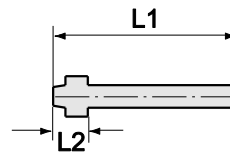

Hose fitting with ball nipple

Type No.	Art. No.	For hose mm	For swivel	L1 mm	L2 mm
236.01	111279	I.D. 4	G 1/8	47.0	12.0
Art. No. 111279 = discontinued product. No longer available. New product 134835 (MS2361804)					
236.02	111280	I.D. 6	G 1/8	33.5	6.0
Art. No. 111280 = discontinued product. No longer available. New product 134842 (MS2361806)					
236 A	111281	I.D. 4	G 1/4	47.0	13.5
Art. No. 111281 = discontinued product. No longer available. New product 133997 (MS2361404)					
236 B	111282	I.D. 6	G 1/4	47.0	13.5
Art. No. 111282 = discontinued product. No longer available. New product 133998 (MS2361406)					
236 C	111283	I.D. 9	G 1/4	47.0	13.5
Art. No. 111283 = discontinued product. No longer available. New product 134003 (MS2361409)					
236 D	111284	I.D. 4	G 3/8	48.5	15.0
Art. No. 111284 = discontinued product. No longer available. New product 134006 (MS2363804)					
236 E	111285	I.D. 6	G 3/8	48.5	15.0
Art. No. 111285 = discontinued product. No longer available. New product 134895 (MS2363806)					
236 F	111286	I.D. 9	G 3/8	48.5	15.0
236 G	111287	I.D. 6	G 1/2	48.5	15.0
Art. No. 111287 = discontinued product. No longer available. New product 137522 (MS2361206)					
236 H	111288	I.D. 9	G 1/2	48.5	15.0
Art. No. 111288 = discontinued product. No longer available. New product 137523 (MS2361209)					
236 J	111289	I.D. 13	G 1/2	48.5	15.0
Art. No. 111289 = discontinued product. No longer available. New product 137524 (MS2361213)					

Hexagonal swivel nut

Type No.	Art. No.	Thread	For fitting size	L1 mm	a/f mm
234/0	111290	G 1/8	I.D. 4, I.D. 6	13.0	14
Art. No. 111290 = discontinued product. No longer available. New product 137525 (MS2341846)					
234 A	111291	G 1/4	I.D. 4, I.D. 6	15.0	17
Art. No. 111291 = discontinued product. No longer available. New product 137526 (MS2341446)					
234 A/S	111292	G 1/4	I.D. 9	15.0	17
Art. No. 111292 = discontinued product. No longer available. New product 137527 (MS2341409)					
234 B	111293	G 3/8	I.D. 4, I.D. 6, I.D. 9	15.0	19
234 C	111294	G 1/2	I.D. 6, I.D. 9	16.0	24
Art. No. 111294 = discontinued product. No longer available. New product 137529 (MS2341269)					
234 C/S	111295	G 1/2	I.D. 13	16.0	24
Art. No. 111295 = discontinued product. No longer available. New product 137530 (MS2341213)					
234 D	111296	G 1/4 ccw	I.D. 4, I.D. 6	15.0	17
Art. No. 111296 = discontinued product. No longer available. New product 137630 (MS234LH1446)					
234 E	111297	G 3/8 ccw	I.D. 4, I.D. 6, I.D. 9	15.0	19
Art. No. 111297 = discontinued product. No longer available. New product 137631 (MS234LH38469)					
234 F	111298	G 1/2 ccw	I.D. 13	20.5	24